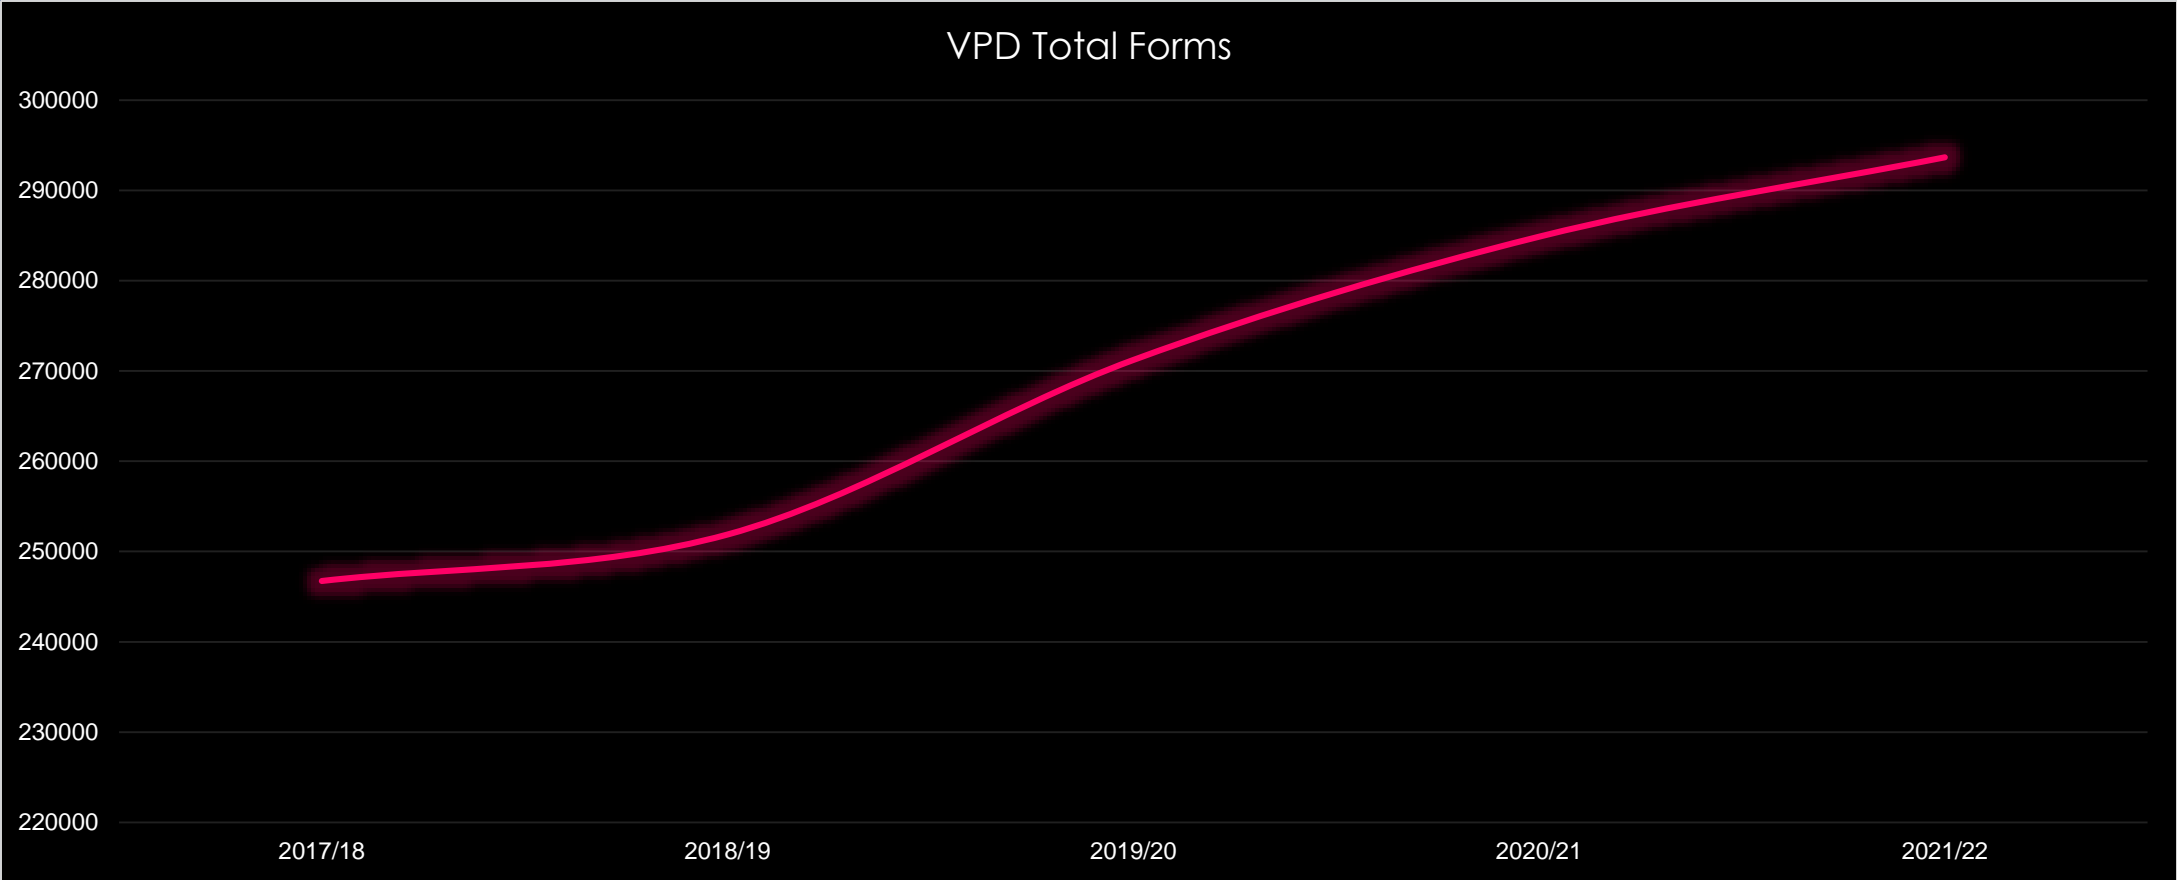

Public confidence in local police (base = 58,163)
Overall satisfaction with contacting Police Scotland (base 40,607)

Total Crimes and Offences

Crime Volume by Group

Overall Violent Crime

VPD Total Froms

VP Types