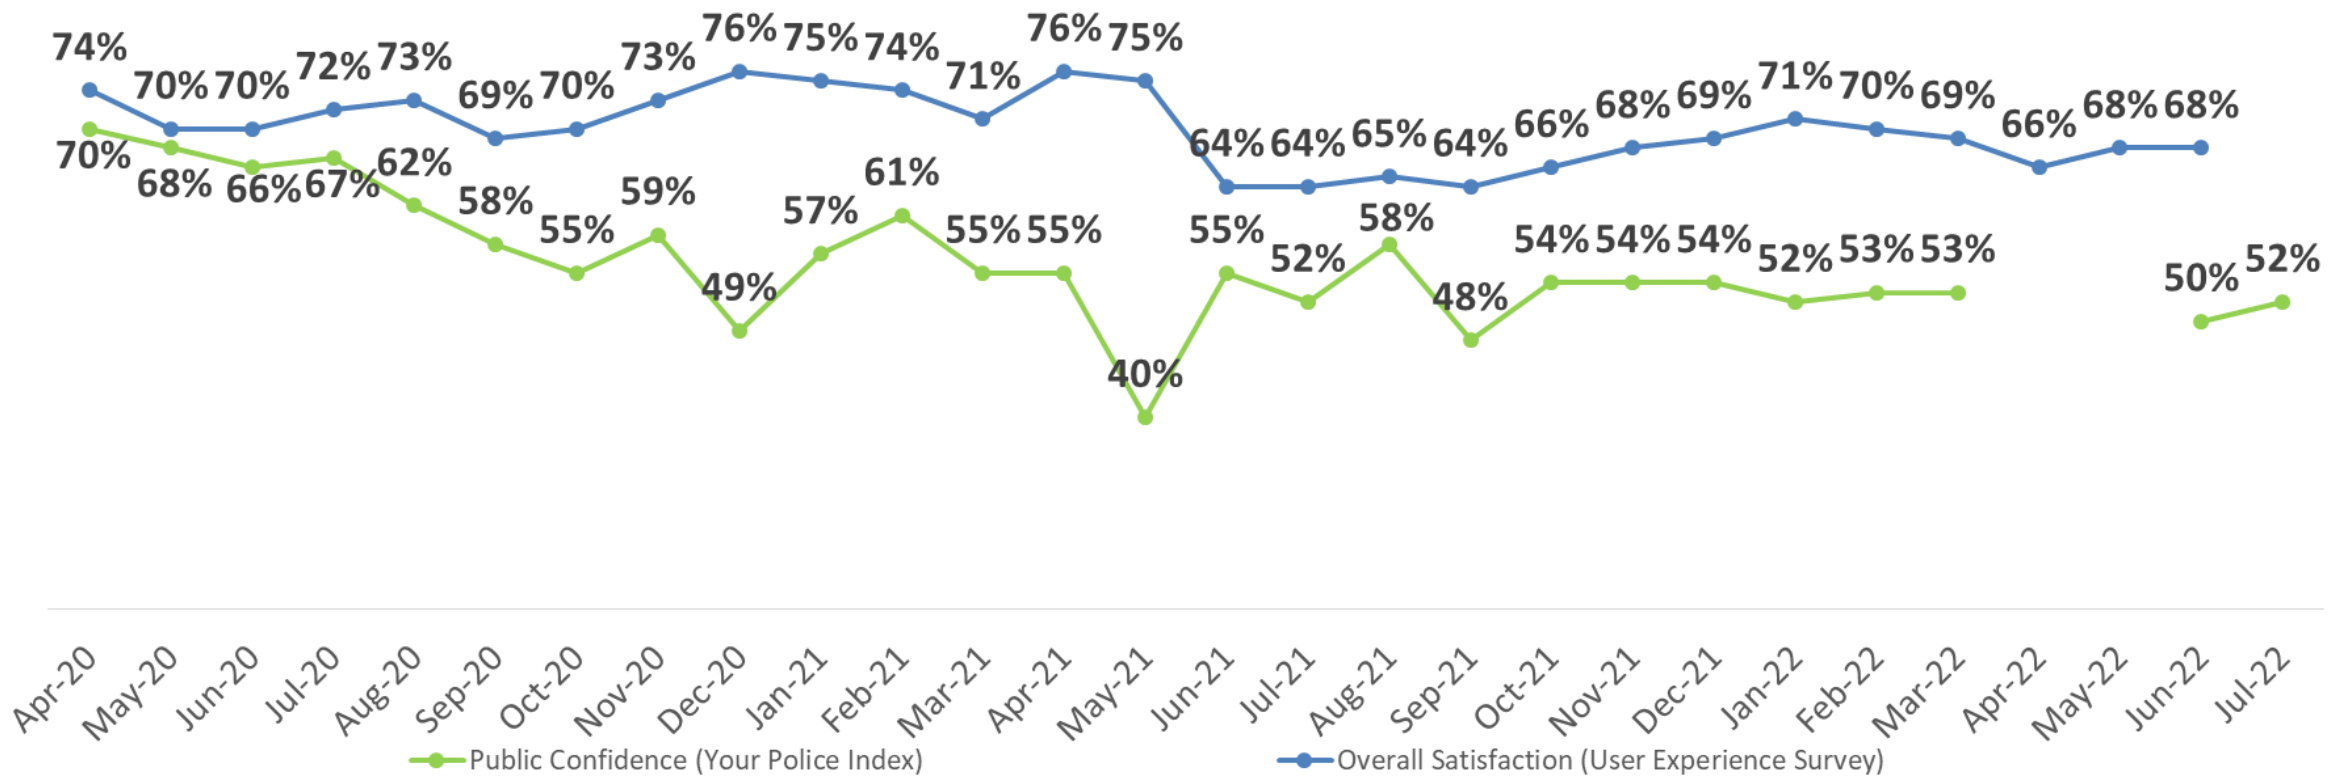

Public confidence in local police (base = 58,163)
Overall satisfaction with contacting Police Scotland (base 40,607)

Total Crimes and Offences

Crime Volume by Group

Overall Violent Crime

VPD Total Froms

VP Types