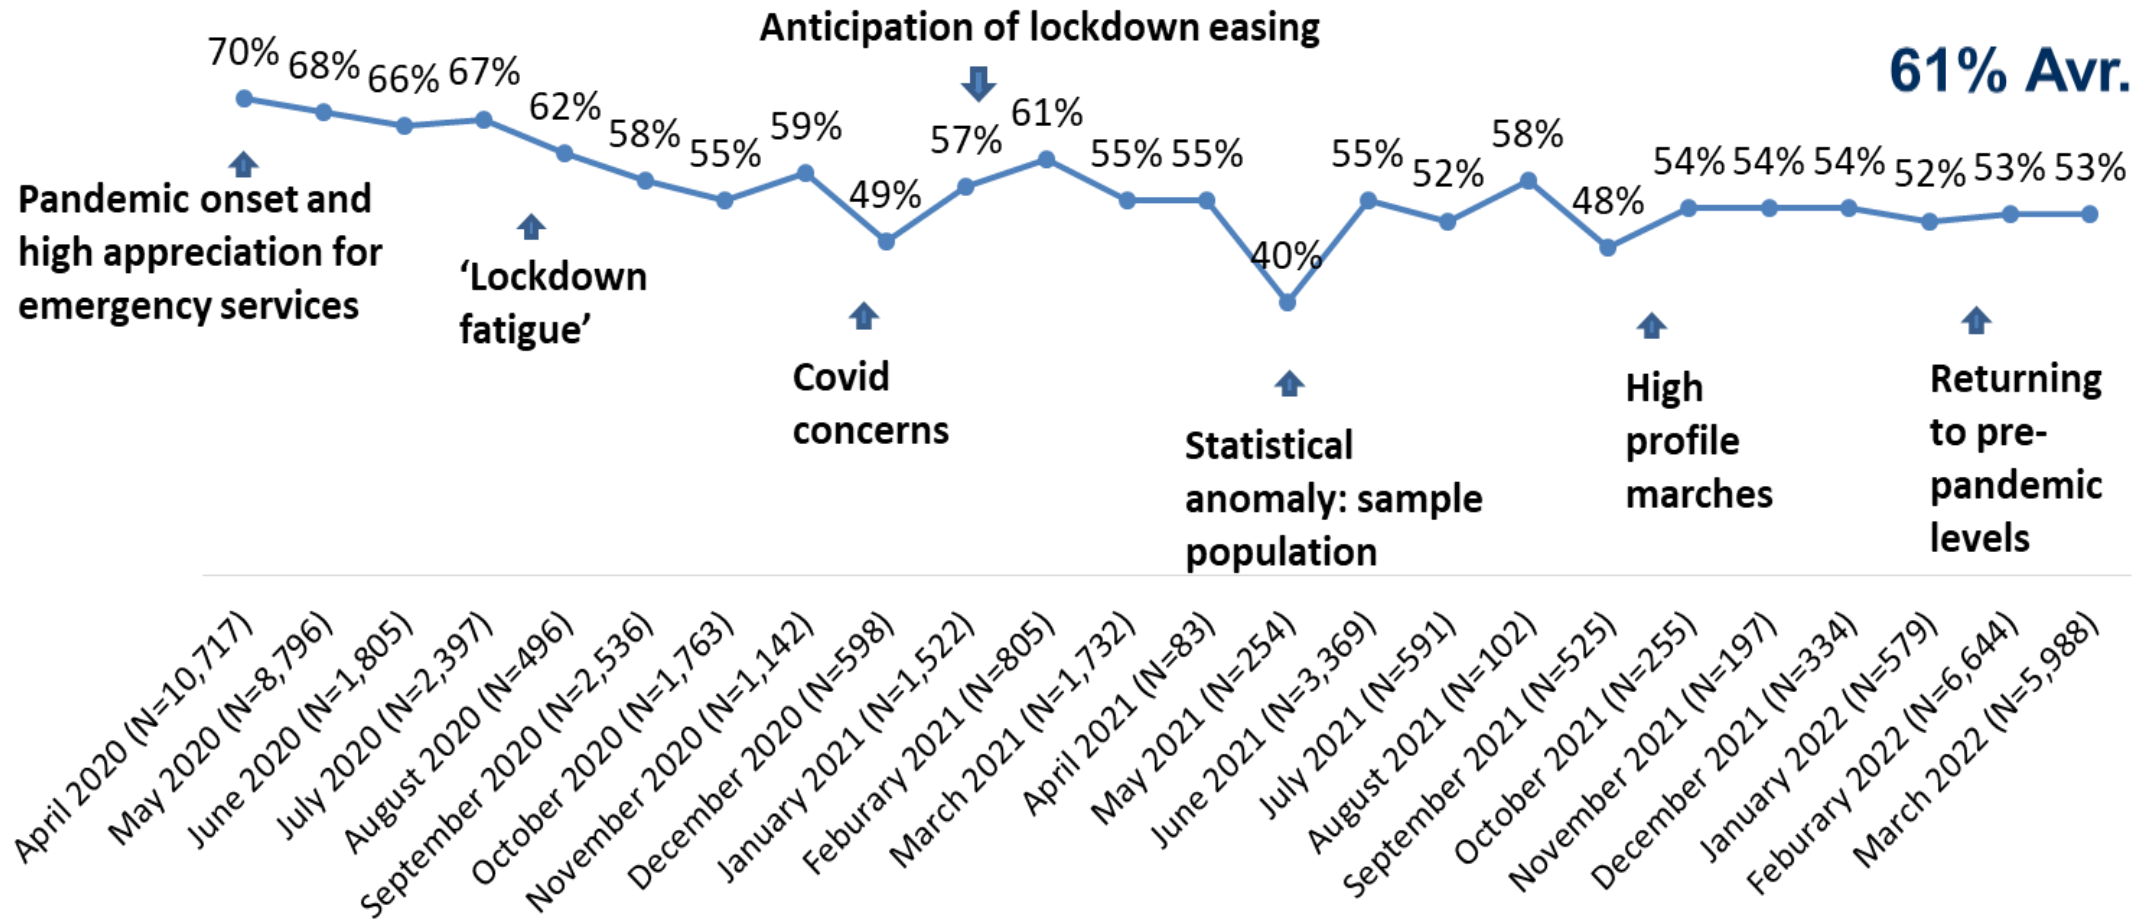

POLICE
SCOTLAND

POILEAS ALBA

Op Talla

Crime and Policing

ACC Gary Ritchie - Partnership, Prevention & Community Wellbeing

Your Police Survey - Public Confidence Tracker

Public Confidence and User Experience

Public confidence in local police (base = 58,163)
Overall satisfaction with contacting Police Scotland (base 40,607)

Total Crimes and Offences

Crime Volume by Group

Overall Violent Crime

VPD Total Froms

VP Types