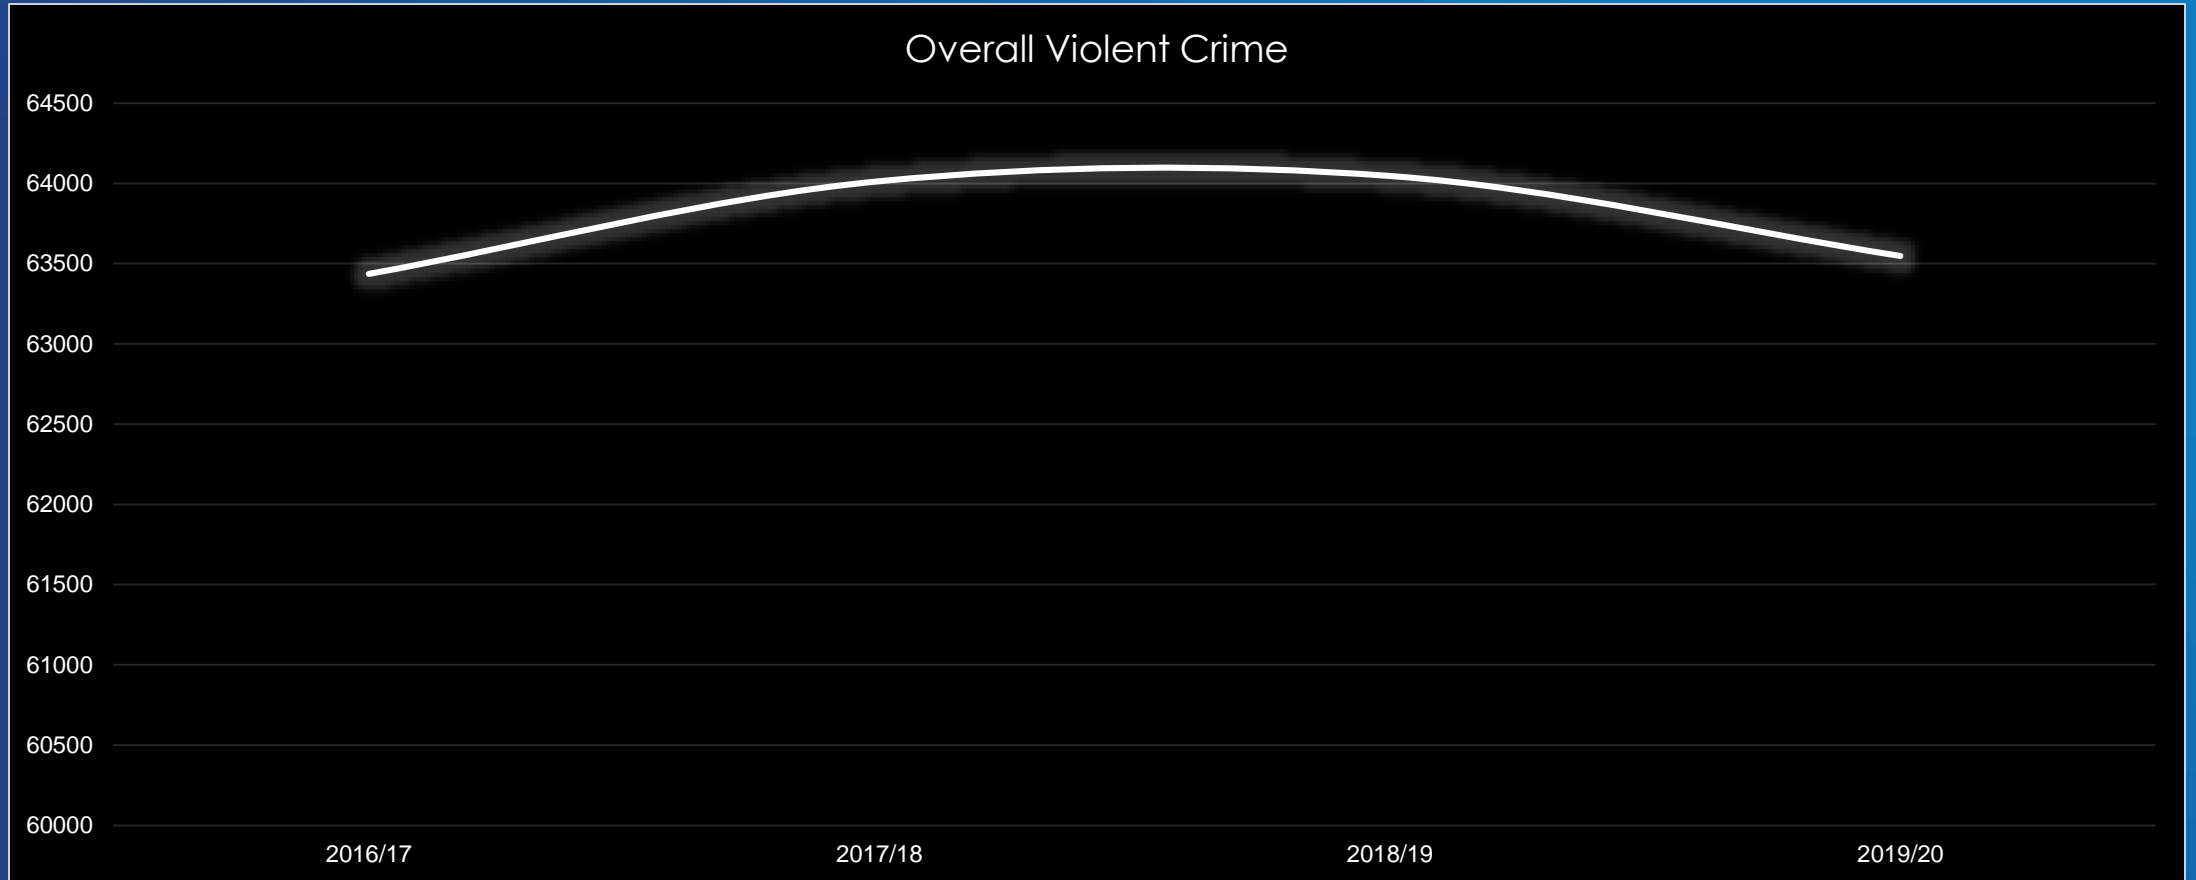

Public confidence in local police (base = 58,163)
Overall satisfaction with contacting Police Scotland (base 40,607)

Total Crimes and Offences

Crime Volume by Group

Overall Violent Crime

VPD Total Froms

VP Types