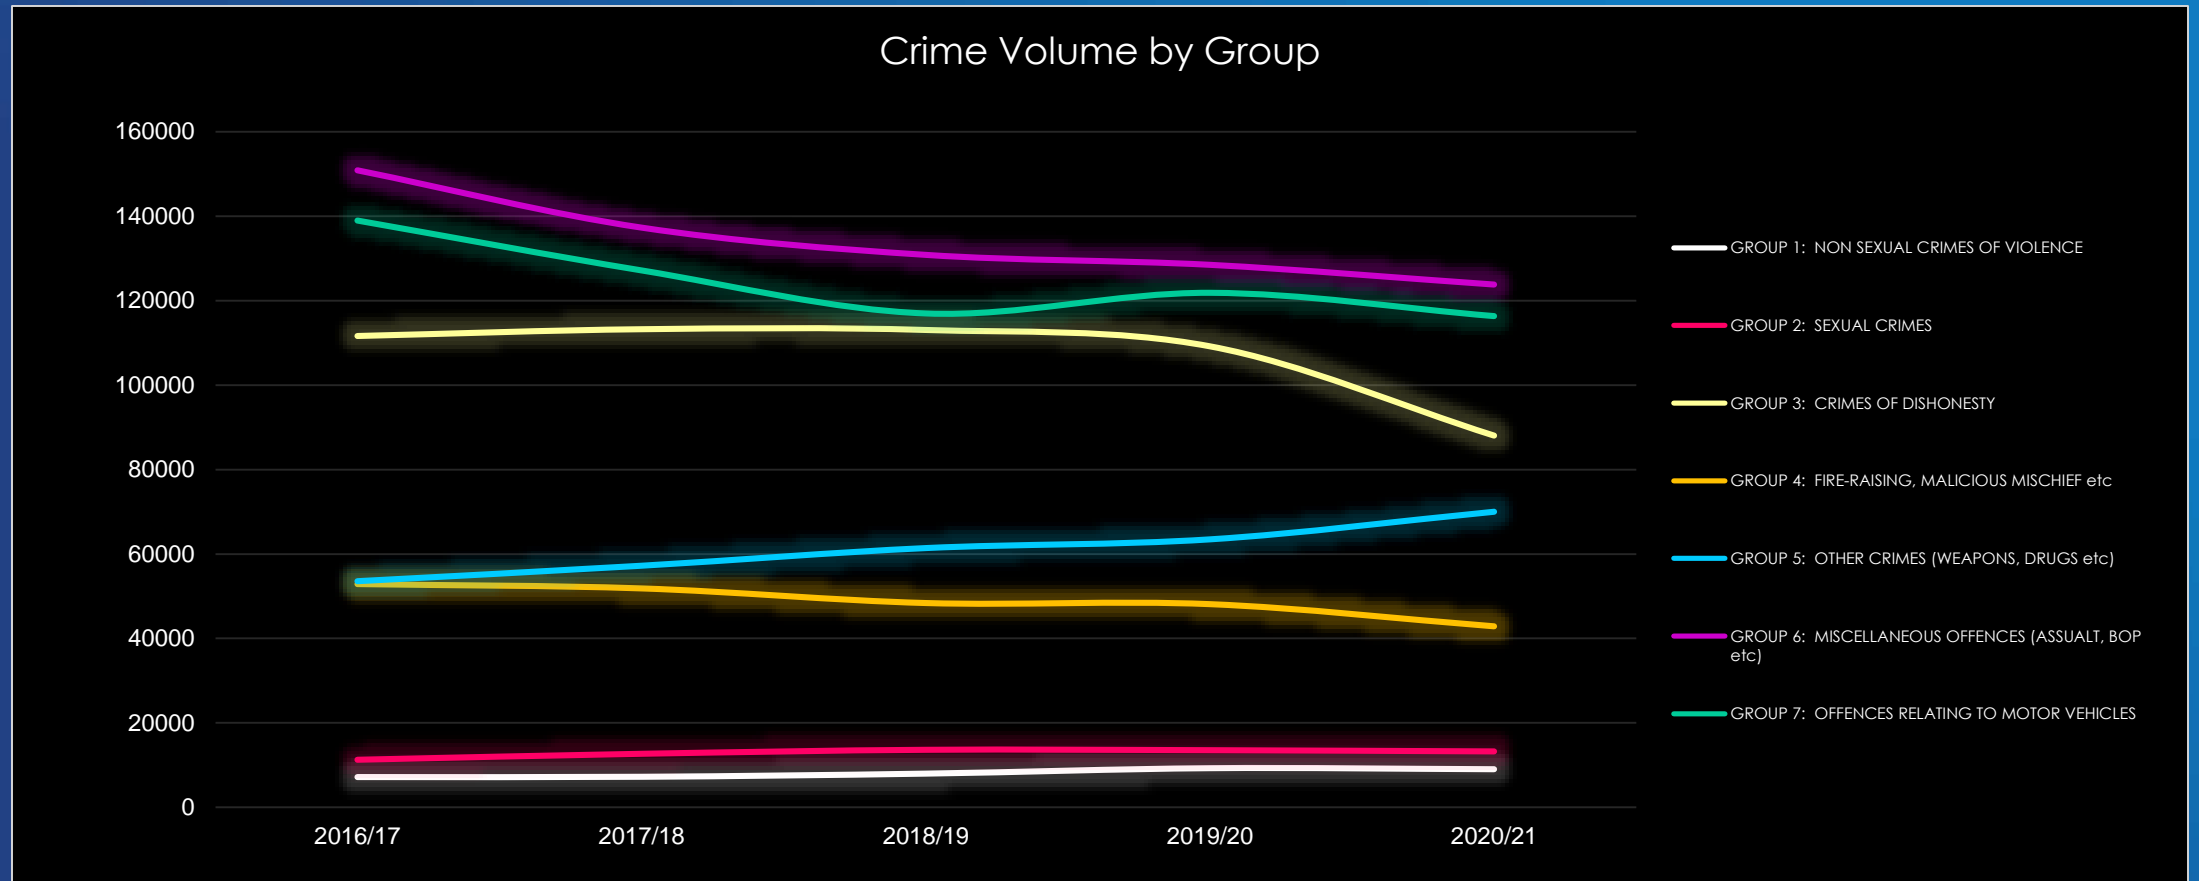

POLICE
SCOTLAND

POILEAS ALBA

Op Talla

Crime and Policing

ACC Gary Ritchie - Partnership, Prevention & Community Wellbeing

Your Police Survey - Public Confidence Tracker

Public Confidence and User Experience

Public confidence in local police (base = 58,163)
Overall satisfaction with contacting Police Scotland (base 40,607)

Total Crimes and Offences

Crime Volume by Group

Overall Violent Crime

VPD Total Froms

VP Types