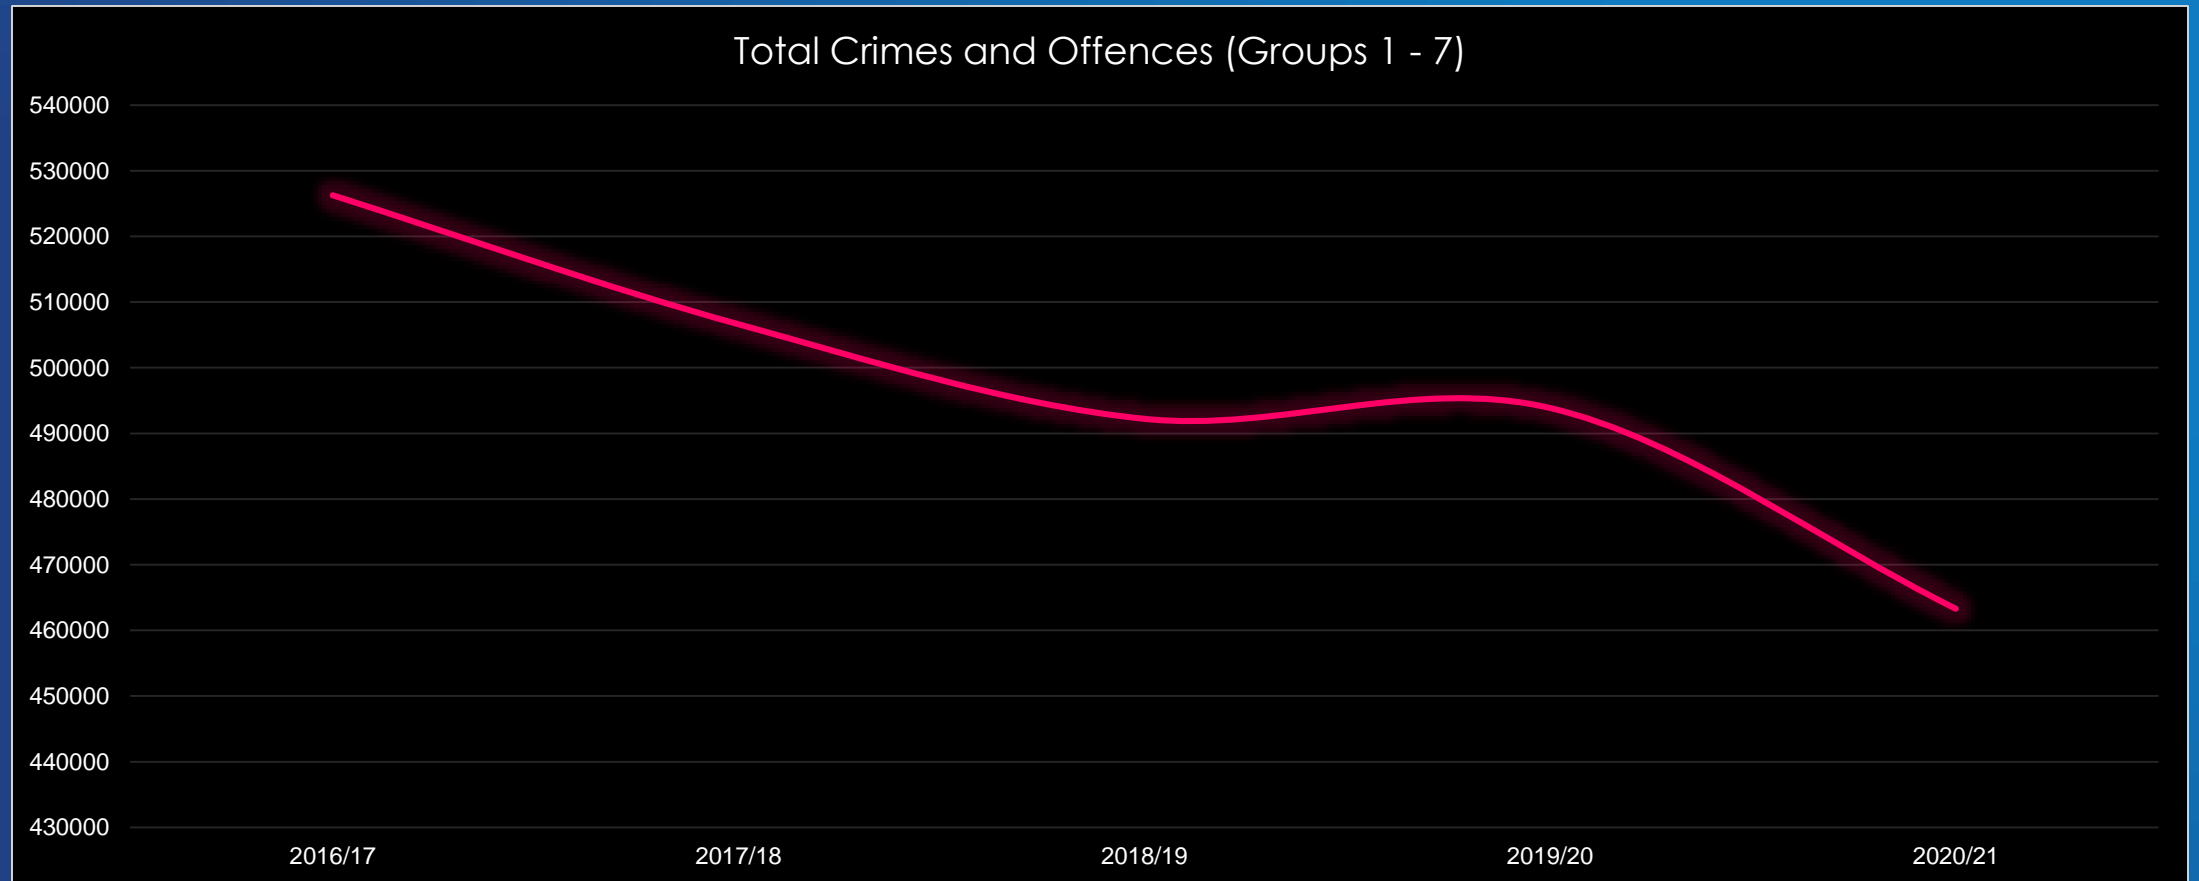

Public confidence in local police (base = 58,163)
Overall satisfaction with contacting Police Scotland (base 40,607)

Total Crimes and Offences

Crime Volume by Group

Overall Violent Crime

VPD Total Froms

VP Types